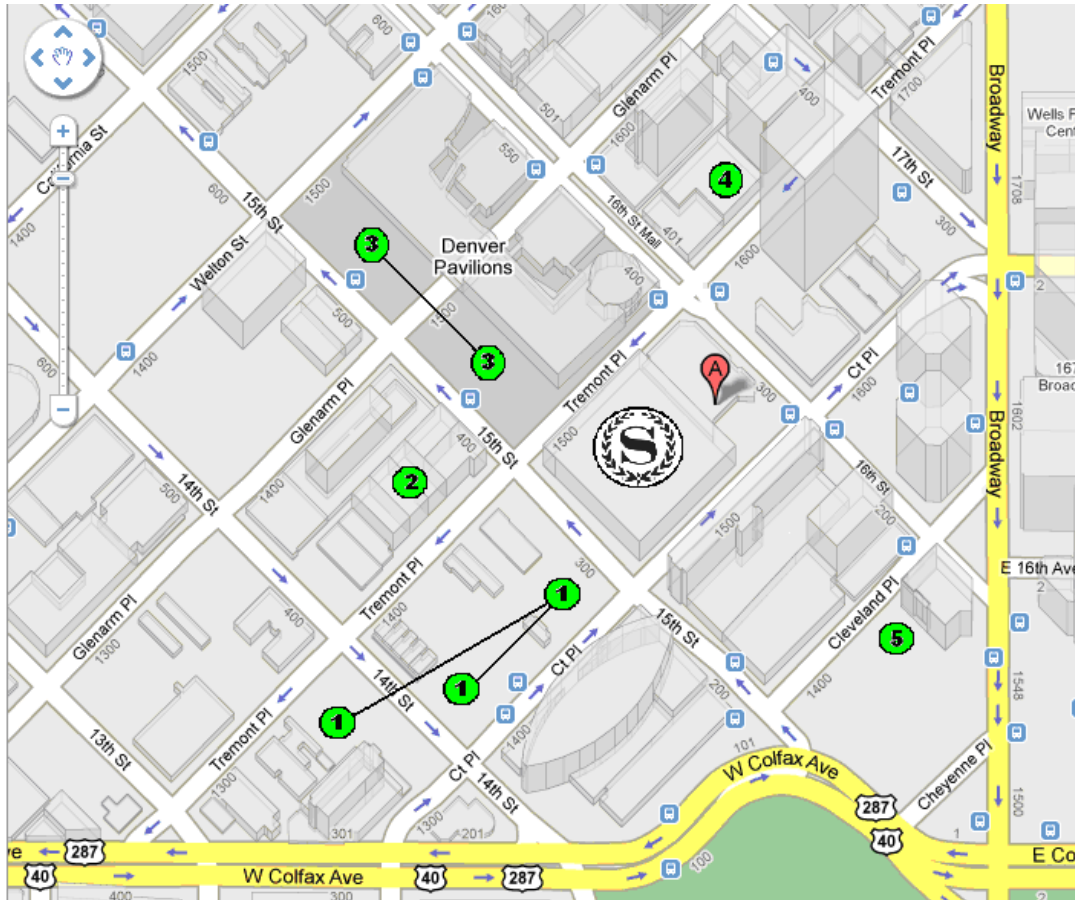

## Downtown Denver Area Parking Locations

**Sheraton Denver Downtown Hotel**  
**1550 Court Place**  
**Denver, CO 80202**

### Sheraton Denver Downtown Hotel Valet

- 0 – 4 hours \$18.00
- 4 – 8 hours \$22.00
- 8 – 24 hours \$26.00
- Overnight Valet \$ 26.00

### Central Parking

- \$2.00 every 15 minutes     \$23.00 –Daily maximum
- \$5.00 Evenings & Weekends

### Central Parking

- \$4.00 every 20 minutes     \$13.00 –Daily maximum
- \$6.00 Evenings